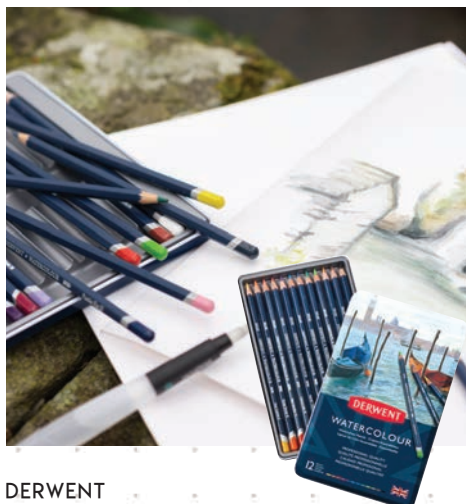

TOMBOW
ASSORTED MONO ERASERS

20% OFF MSRP

DRAWING COLORED PENCILS & PAPER

ROYAL TALENS
BRUYNZEEL DESIGN PASTEL
& COLOR PENCIL SETS

20% OFF MSRP

DERWENT
WATERSOLUBLE SETS
WATERCOLOUR, INKTENSE, GRAPHITINT

STARTING AT **\$27.19 MEMBER PRICING**