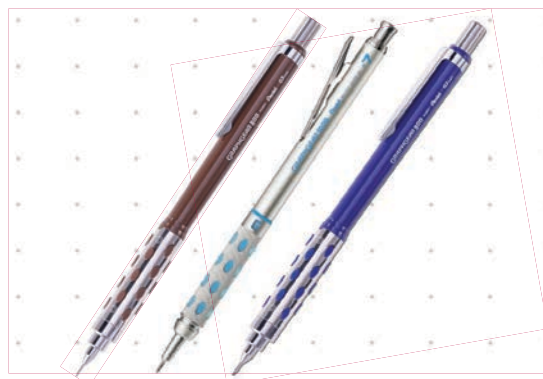

30% OFF MSRP

POSCA
ACRYLIC PAINT MARKERS

30% OFF MSRP

TOMBOW
DUAL BRUSH PENS

20% OFF MSRP

PENTEL
ENERGEL ALLOY PENS
& SHARP MECHANICAL PENCIL SETS

20% OFF MSRP

PENTEL
GRAPH GEAR 1000 & 800
MECHANICAL PENCILS